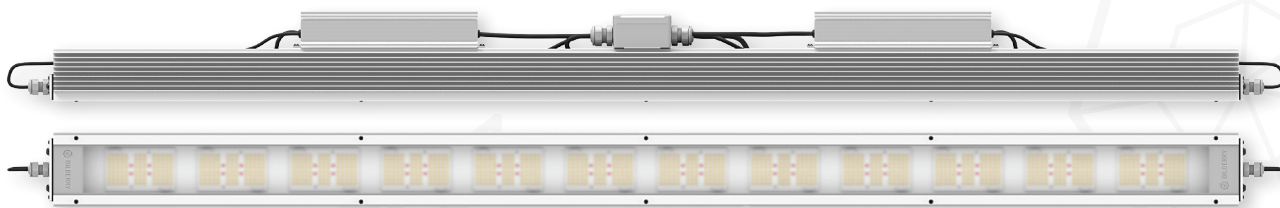

_HORTI GROW LIGHT SERIES

MECHANICAL DATA

Casing: extruded aluminium profile, powder coated

Glass: tempered Optiwhite™ glass

ELECTRICAL DATA

Supply voltage: 230/400 VAC 50 Hz

Power factor: 0,95

Electrical connection: provided separately, by agreement (cable / connector)

Appliance class: I

OPTICAL DATA

Light distribution: axially symmetrical

Lighting angle: 120°

Dimming option: can be controlled via an app (license required)

Light sources: SMD by Samsung, Osram and Seoul

GENERAL DATA

Ingress protection: IP65

Warranty: 5 years

Application: greenhouse lighting / indoor lighting

Working temperature: -40...+60°C

POWER OF HORTI LIGHTS

HIGH POWER 600 W

STANDARD 340 W

LED SPECTRUM VARIANTS

			Universal™ (B1)	Indoor Tomato™ (B1P1)	Greenhouse Tomato™ (B1P3)	Powerful Red™ (B1P4)	Massive Roses™ (BC1)
	UV	<400 nm	0%	0%	0%	0%	0%
	BLUE	400-500 nm	21,4%	16,3%	7,7%	6%	20%
	GREEN	500-600 nm	35,8%	33,3%	16%	13,1%	28,9%
	RED	600-700 nm	37%	44,5%	73,3%	76%	46,4%
	FAR-RED	700-800 nm	5,8%	6%	3%	4,9%	4,7%
	B:G Ratio		0,6	0,49	0,48	0,45	0,7
	R:FR Ratio		6,4	7,42	24,05	15,52	9,9
	R:B Ratio		0,6	0,37	0,1	0,07	0,4