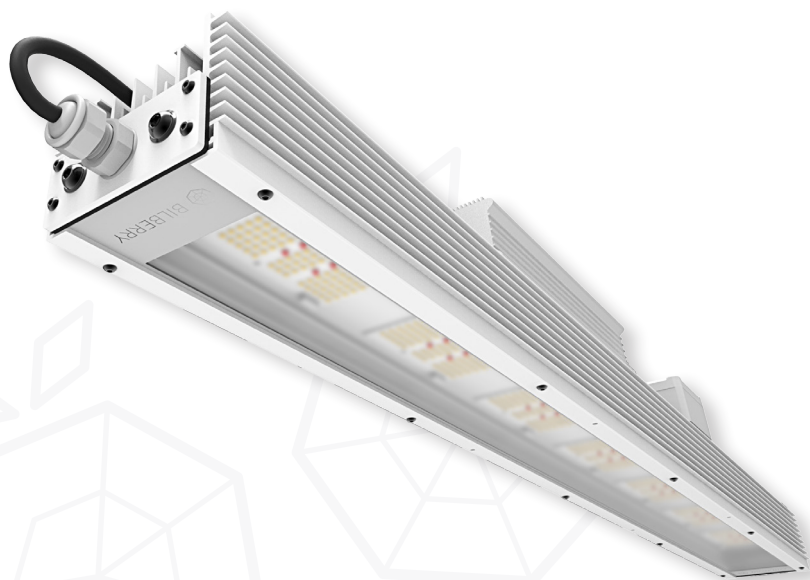

_HORTI GROW LIGHT SERIES

MECHANICAL DATA

Casing: extruded aluminium profile, powder coated

Glass: tempered Optiwhite™ glass

ELECTRICAL DATA

Supply voltage: 230/400 VAC 50 Hz

Power factor: 0,95

Electrical connection: provided separately, by agreement (cable / connector)

Appliance class: I

OPTICAL DATA

Light distribution: axially symmetrical

Lighting angle: 120°

Dimming option: can be controlled via an app (license required)

Light sources: SMD by Samsung, Osram and Seoul

GENERAL DATA

Ingress protection: IP65

Warranty: 5 years

Application: greenhouse lighting / indoor lighting

Working temperature: -40...+60°C

POWER OF HORTI LIGHTS

HIGH POWER 600 W

STANDARD 340 W

LED SPECTRUM VARIANTS

INSTALLATION

hooks fitting typical greenhouse C-profile 40 x 40 mm

metal clips for hanging on a chain or slings