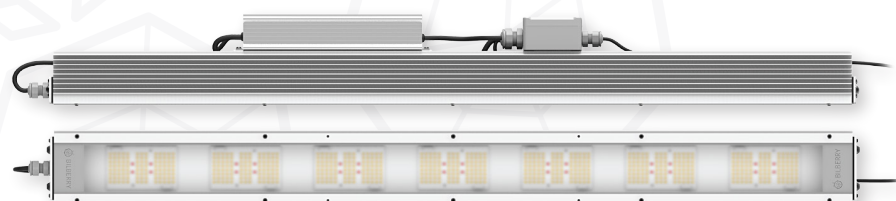

_HORTI GROW LIGHT SERIES

MECHANICAL DATA

Casing: extruded aluminium profile, powder coated

Glass: tempered Optiwhite™ glass

ELECTRICAL DATA

Supply voltage: 230/400 VAC 50 Hz

Power factor: 0,95

Electrical connection: provided separately, by agreement (cable / connector)

Appliance class: I

OPTICAL DATA

Light distribution: axially symmetrical

Lighting angle: 120°

Dimming option: can be controlled via an app (license required)

Light sources: SMD by Samsung, Osram and Seoul

GENERAL DATA

Ingress protection: IP65

Warranty: 5 years

Application: greenhouse lighting / indoor lighting

Working temperature: -40...+60°C

POWER OF HORTI LIGHTS

HIGH POWER 600 W

STANDARD 340 W

LED SPECTRUM VARIANTS

			Universal™ (B1)	Indoor Tomato™ (B1P1)	Greenhouse Tomato™ (B1P3)	Powerful Red™ (B1P4)	Massive Roses™ (BC1)
	UV	<400 nm	0%	0%	0%	0%	0%
	BLUE	400-500 nm	21,4%	16,3%	7,7%	6%	20%
	GREEN	500-600 nm	35,8%	33,3%	16%	13,1%	28,9%
	RED	600-700 nm	37%	44,5%	73,3%	76%	46,4%
	FAR-RED	700-800 nm	5,8%	6%	3%	4,9%	4,7%
	B:G Ratio		0,6	0,49	0,48	0,45	0,7
	R:FR Ratio		6,4	7,42	24,05	15,52	9,9
	R:B Ratio		0,6	0,37	0,1	0,07	0,4